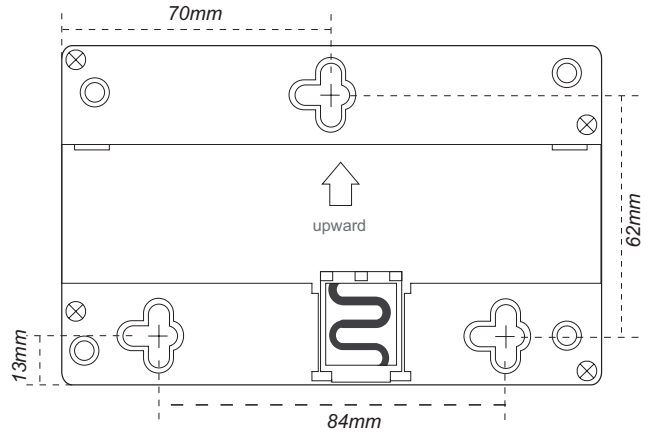

DBC-4 Unit

DBC-4 Distributor is a 4 output user distributor for either 4 x video monitors and/or 4 x door panels for the VT system

Doorerx Online Ltd

DBC-4 Dimensions

A/B/C/D port: Connect to Monitors/Door Station
Trunk Bus: Bus input/output.

Direct Wall Mounting

DIN Rail Mounting

Door Stations and star wiring mode