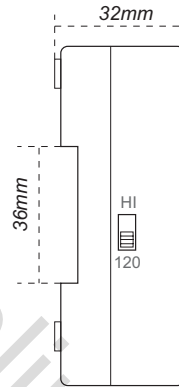

DBC-4 Unit

DBC-4 Distributor is a 4 output user distributor for either 4 x video monitors and/or 4 x door panels for the VT system

Doorerx Online Ltd

DBC-4 Dimensions

A/B/C/D port: Connect to Monitors/Door Station
Trunk Bus: Bus input/output.

Direct Wall Mounting

DIN Rail Mounting

Door Stations and star wiring mode