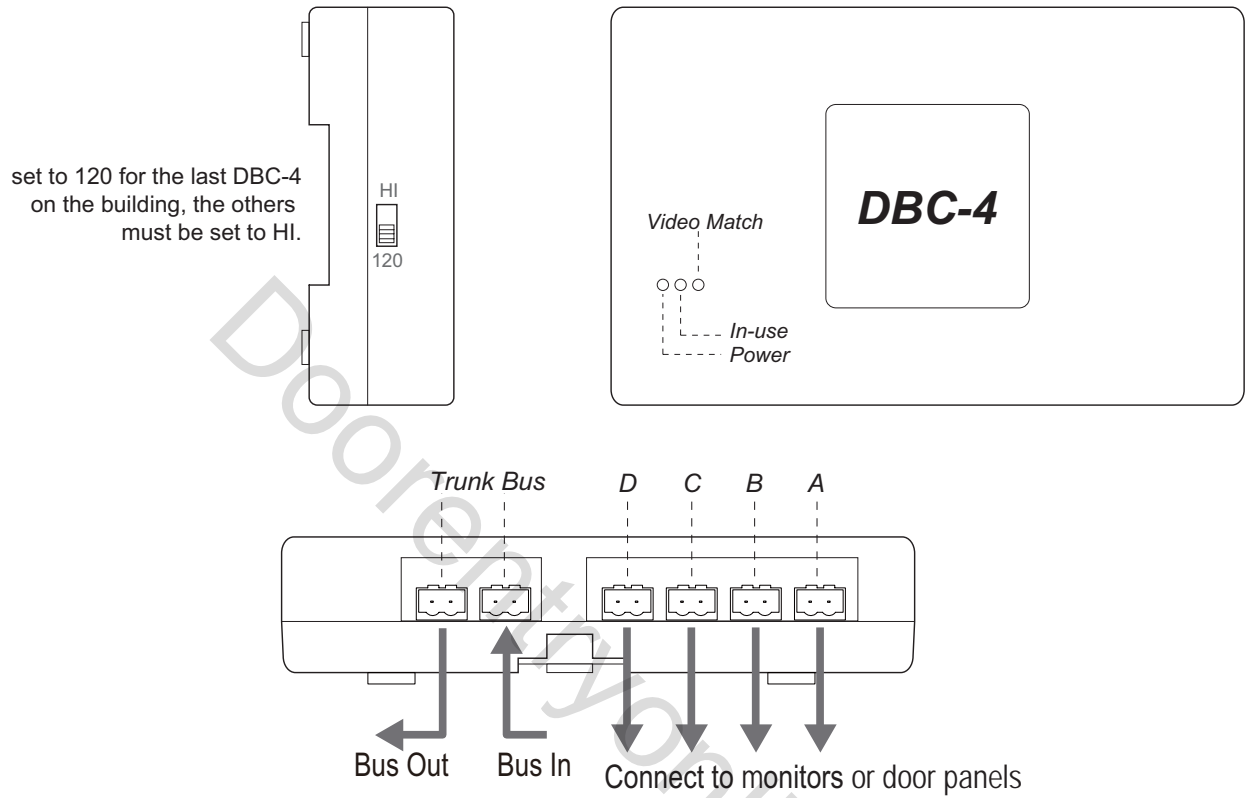

DBC-4 Unit

DBC-4 Distributor is a 4 output user distributor for either 4 x video monitors and/or 4 x door panels for the VT system

Doorerx Online Ltd

DBC-4 Dimensions

A/B/C/D port: Connect to Monitors/Door Station
Trunk Bus: Bus input/output.

Direct Wall Mounting

DIN Rail Mounting

Door Stations and star wiring mode