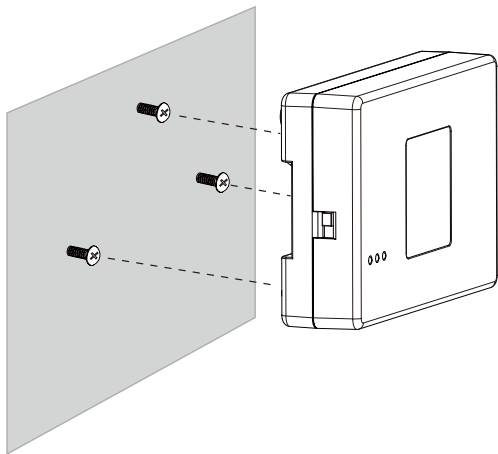

DBC-4 Unit

DBC-4 Distributor is a 4 output user distributor for either 4 x video monitors and/or 4 x door panels for the VT system

Doorerx Online Ltd

DBC-4 Dimensions

A/B/C/D port: Connect to Monitors/Door Station
Trunk Bus: Bus input/output.

Direct Wall Mounting

DIN Rail Mounting

Door Stations and star wiring mode