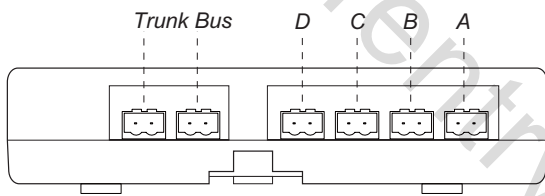

DBC-4 Unit

DBC-4 Distributor is a 4 output user distributor for either 4 x video monitors and/or 4 x door panels for the VT system

Doorerx Online Ltd

DBC-4 Dimensions

A/B/C/D port: Connect to Monitors/Door Station
Trunk Bus: Bus input/output.

Direct Wall Mounting

DIN Rail Mounting

Door Stations and star wiring mode