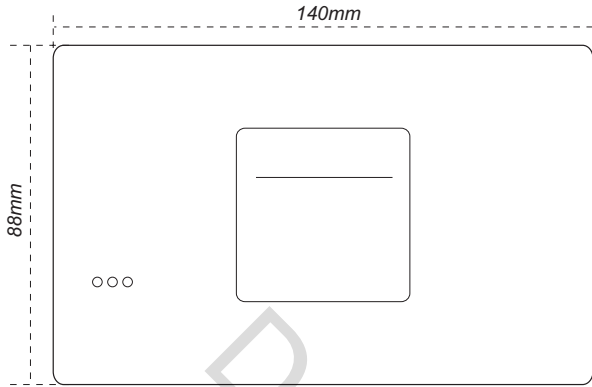

DBC-4 Unit

DBC-4 Distributor is a 4 output user distributor for either 4 x video monitors and/or 4 x door panels for the VT system

Doorerx Online Ltd

DBC-4 Dimensions

A/B/C/D port: Connect to Monitors/Door Station
Trunk Bus: Bus input/output.

Direct Wall Mounting

DIN Rail Mounting

Door Stations and star wiring mode