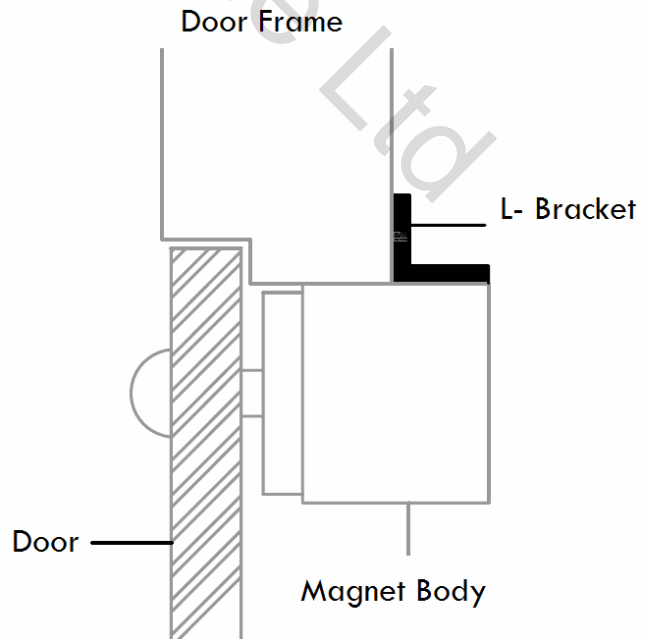

Adjustable "L" and "ZL" brackets for surface mount magnetic locks

Adjustable "ZL" Brackets (Surface mount magnet with ZL-bracket for inward-swinging doors)

Adjustable "L" Brackets (With L-bracket for narrow door frames)

LZ BRACKET INSTALLATION

L-BRACKET INSTALLATION

EM Lock Extension Support