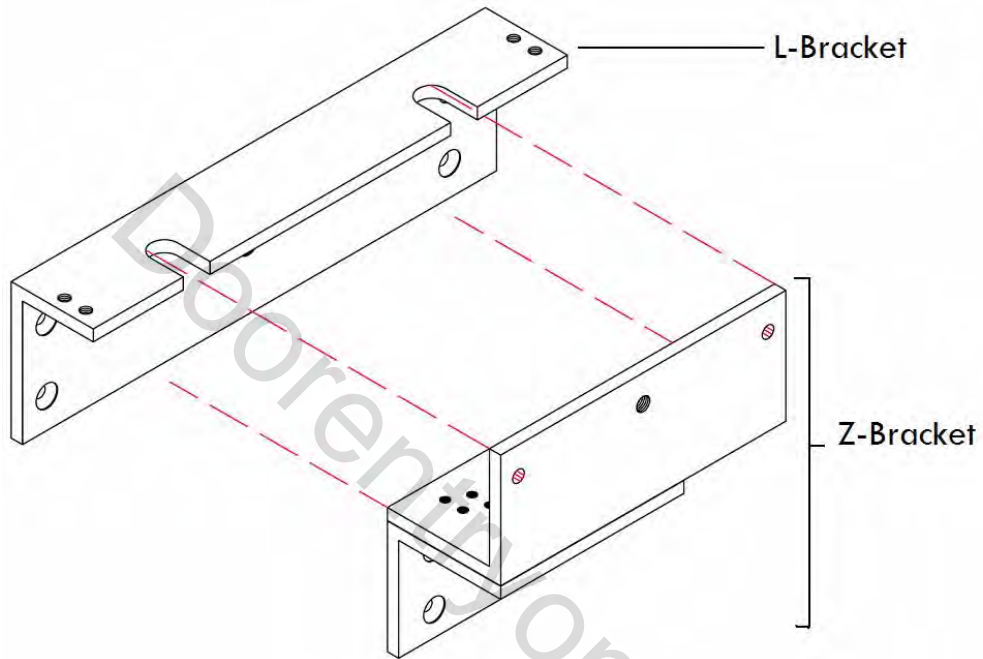

Adjustable "L" and "ZL" brackets for surface mount magnetic locks

Adjustable "ZL" Brackets (Surface mount magnet with ZL-bracket for inward-swinging doors)

Adjustable "L" Brackets (With L-bracket for narrow door frames)

LZ BRACKET INSTALLATION

L-BRACKET INSTALLATION

EM Lock Extension Support