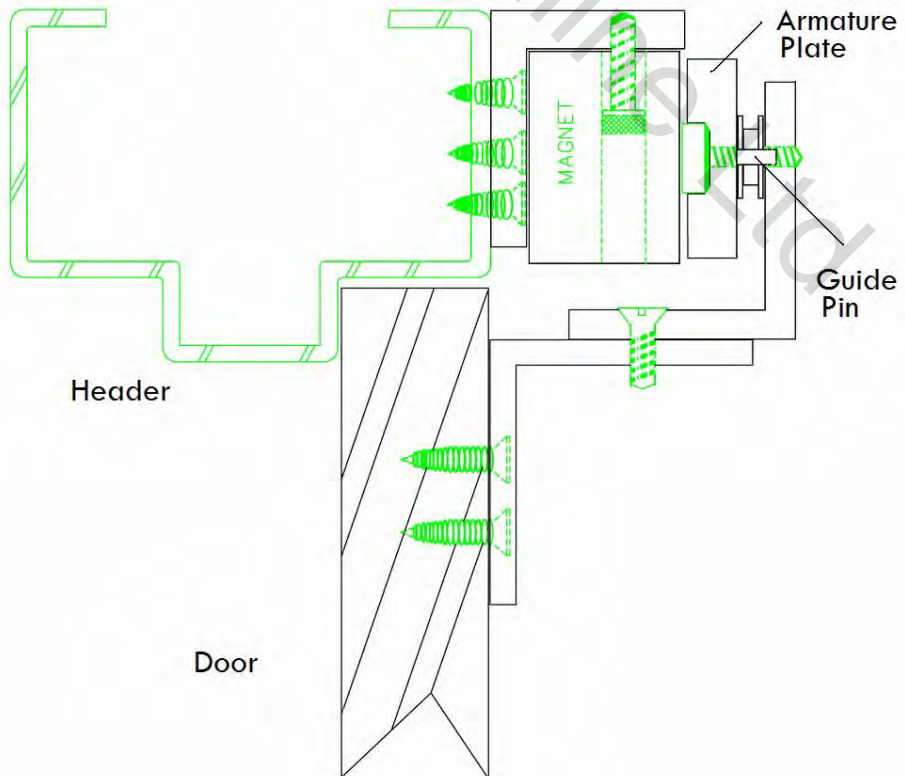

Adjustable "L" and "ZL" brackets for surface mount magnetic locks

Adjustable "ZL" Brackets (Surface mount magnet with ZL-bracket for inward-swinging doors)

Adjustable "L" Brackets (With L-bracket for narrow door frames)

LZ BRACKET INSTALLATION

L-BRACKET INSTALLATION

EM Lock Extension Support