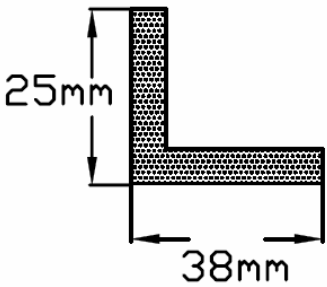

L-BRACKET INSTALLATION

EM Lock Extension Support