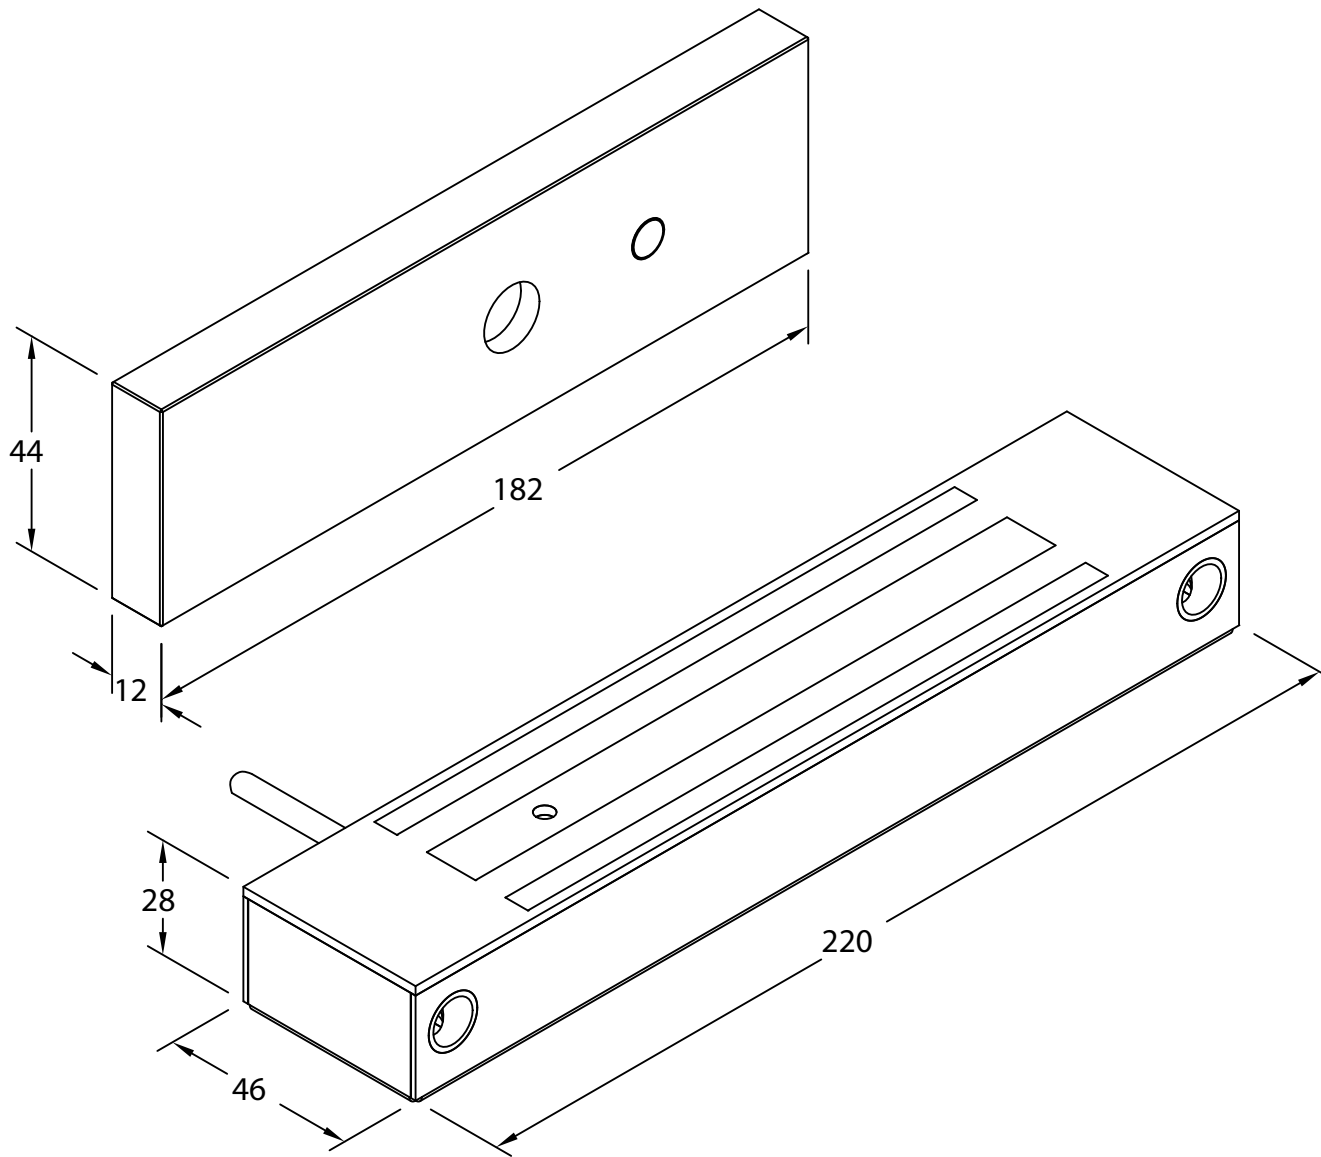

DOOR ENTRY ONLINE

SPECIALISTS IN ACCESS CONTROL SOLUTIONS

| | | | | | | | |
|-------------|-----------|-----------------|----------------------------|------------|-----------|----------------------|--|
| Date Draw : | 12/5/2014 | Scale : | NTS | Quantity : | | Format | Copyright DoorEntryOnline Ltd All Rights Reserved. 2018 |
| Note : | | Material : | | Unit : | mm | A 4 | |
| | | Product Title : | EM800 Magnet Layout | | | Page : | |
| | | Drawing No. : | | | | Rev. : 000 | |