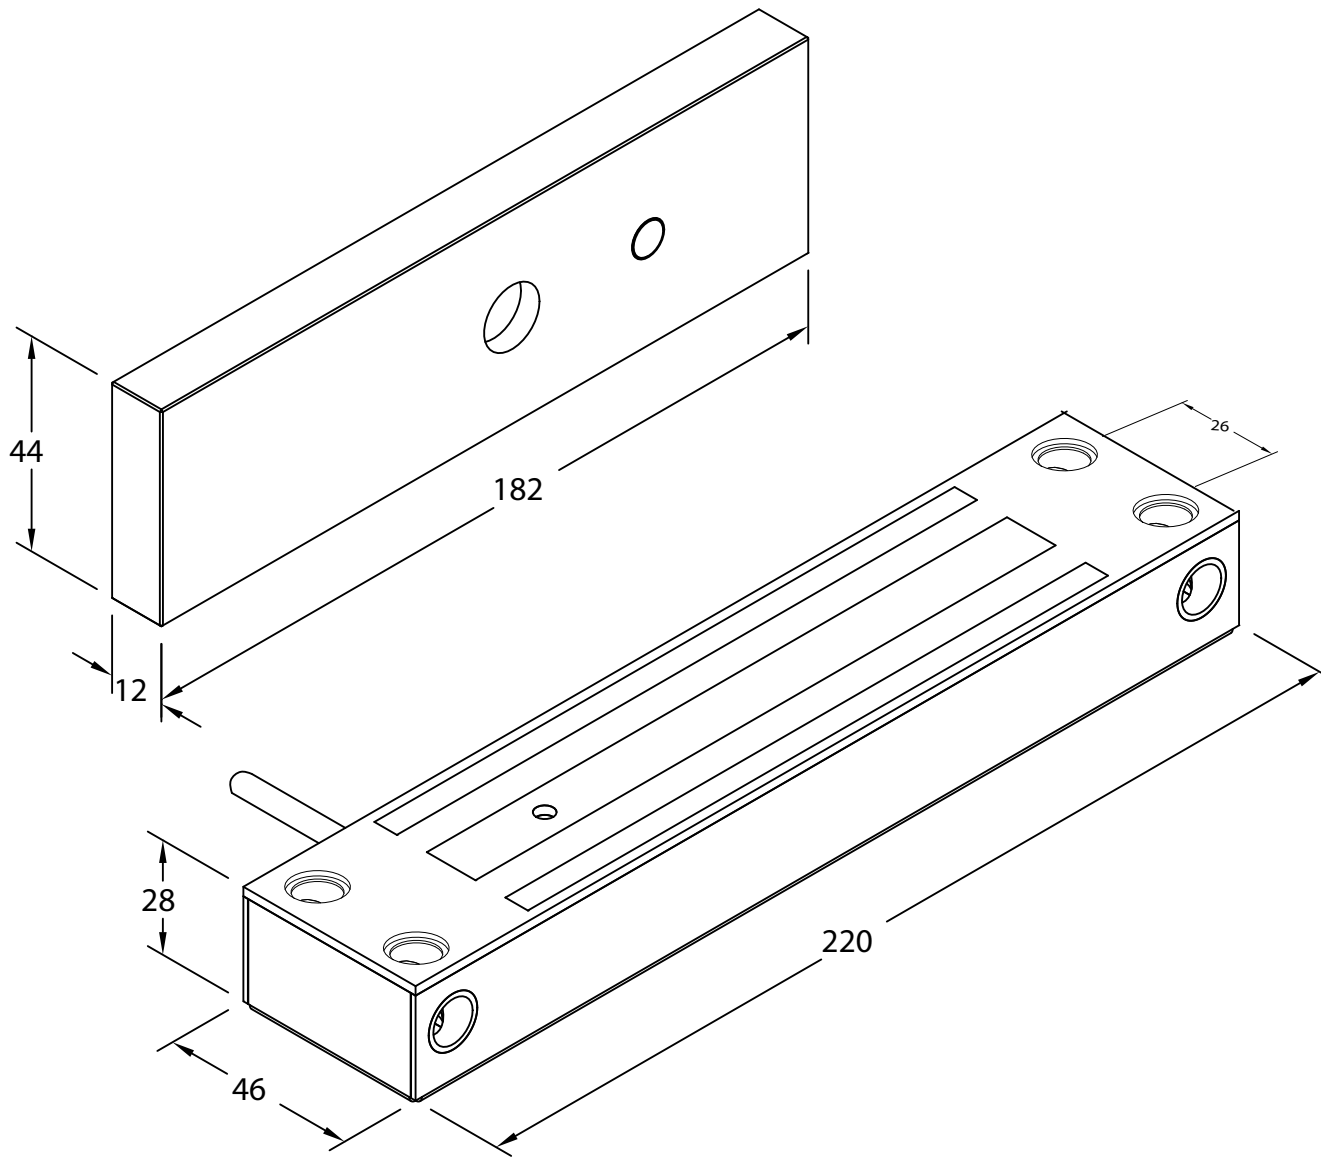

DOOR ENTRY ONLINE

SPECIALISTS IN ACCESS CONTROL SOLUTIONS

Date Draw :	12/5/2020	Scale :	NTS	Quantity :		Format	Copyright DoorEntryOnline Ltd All Rights Reserved. 2018
Note :		Material :		Unit :	mm	A 4	
		Product Title :	EM800SS Magnet Layout			Page :	
		Drawing No. :				Rev. : 000	