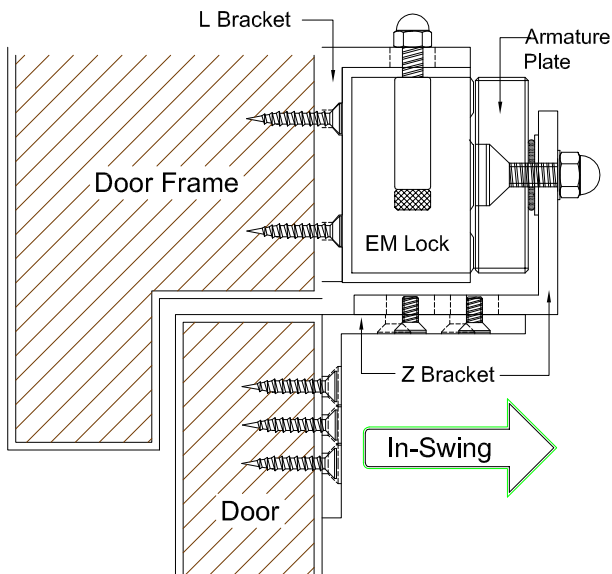

## GL1200-ZL Bracket

(In - Swing Door Application)

### Bracket Application

### Specifications (Unit = mm)