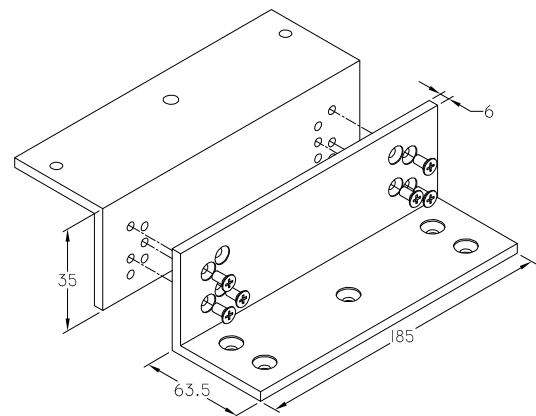

## GL1200-ZL Bracket

(In - Swing Door Application)

### Bracket Application

### Specifications (Unit = mm)