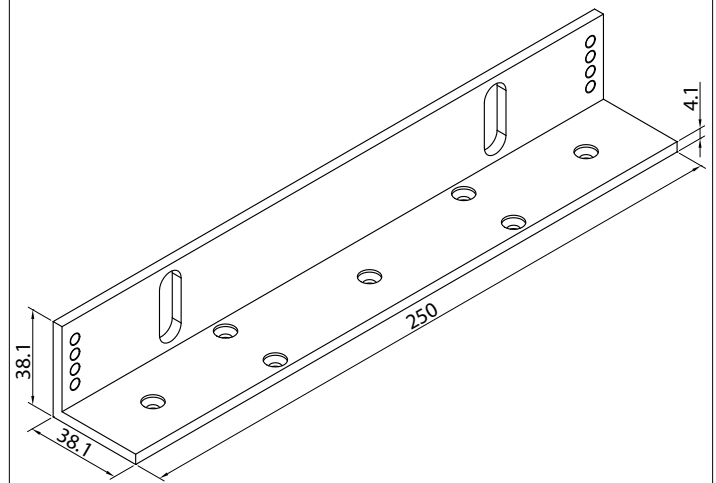

L-600 Bracket

(Out - Swing Door Application)

Bracket Application

Specifications (Unit = mm)

Installation Method