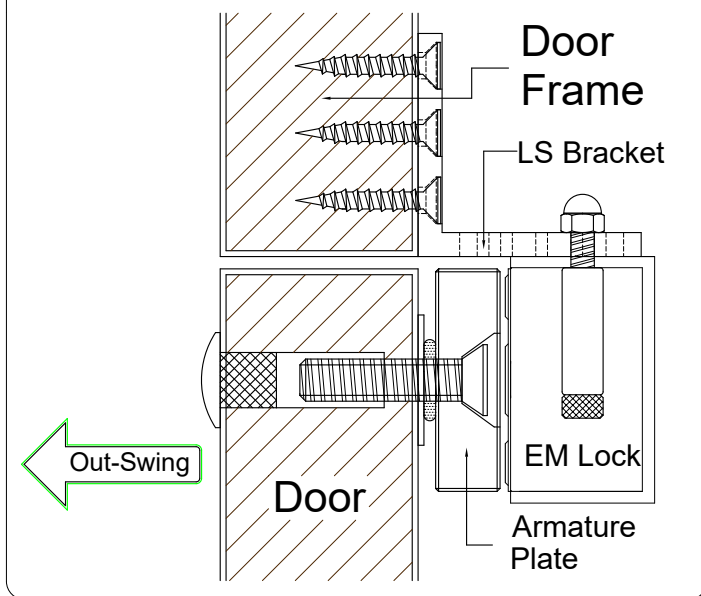

L-600 Bracket

(Out - Swing Door Application)

Bracket Application

Specifications (Unit = mm)

Installation Method