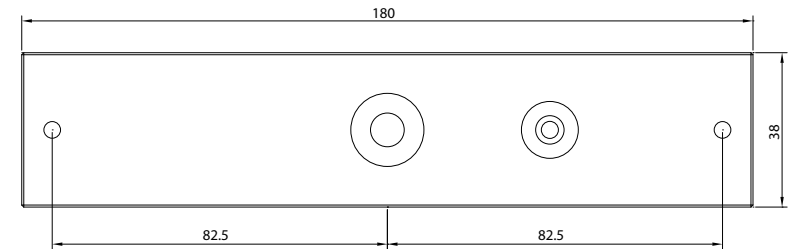

DOOR ENTRY ONLINE

SPECIALISTS IN ACCESS CONTROL SOLUTIONS

Mounting Template

Top View

Front View

Bottom View

Electromagnetic Lock

Top View

Front View

Armature Plate

Sex Bolt

Amature Screw

Date Draw :	12/5/2014	Scale :	NTS	Quantity :		Format A 4	Copyright DoorEntryOnline Ltd All Rights Reserved. 2018
Note :		Material :		Unit :	mm		
		Product Title :	Mini Magnet Item Layout			Rev. :	
		Drawing No. :				000	