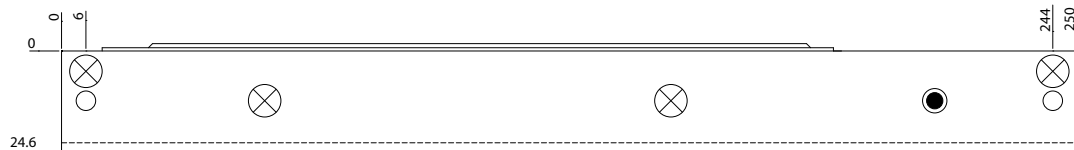

DOOR ENTRY ONLINE

SPECIALISTS IN ACCESS CONTROL SOLUTIONS

Mounting Template

Top View

Front View

Bottom View

Electromagnetic Lock

Top View

Front View

Armature Plate

Sex Bolt

Amature Screw

Date Draw :	12/5/2014	Scale :	NTS	Quantity :		Format A 4	Copyright DoorEntryOnline Ltd All Rights Reserved. 2018
Note :		Material :		Unit :	mm		
		Product Title :	Mini Magnet Item Layout			Rev. :	
		Drawing No. :				000	