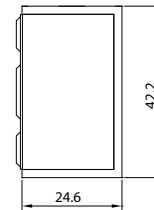

DOOR ENTRY ONLINE

SPECIALISTS IN ACCESS CONTROL SOLUTIONS

Mounting Template

Top View

Front View

Bottom View

Electromagnetic Lock

Top View

Front View

Armature Plate

Sex Bolt

Amature Screw

Date Draw :	12/5/2014	Scale :	NTS	Quantity :		Format A 4	Copyright DoorEntryOnline Ltd All Rights Reserved. 2018
Note :		Material :		Unit :	mm		
		Product Title :	Mini Magnet Item Layout			Rev. :	
		Drawing No. :				000	