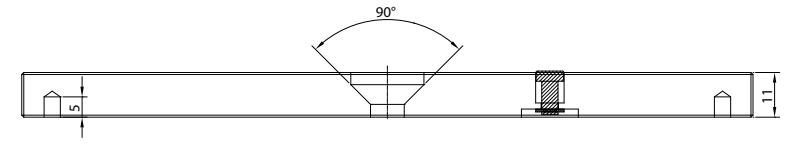

DOOR ENTRY ONLINE

SPECIALISTS IN ACCESS CONTROL SOLUTIONS

Mounting Template

Top View

Front View

Bottom View

Electromagnetic Lock

Top View

Front View

Armature Plate

Sex Bolt

Amature Screw

Date Draw :	12/5/2014	Scale :	NTS	Quantity :		Format A 4	Copyright DoorEntryOnline Ltd All Rights Reserved. 2018
Note :		Material :		Unit :	mm		
		Product Title :	Mini Magnet Item Layout			Rev. :	
		Drawing No. :				000	