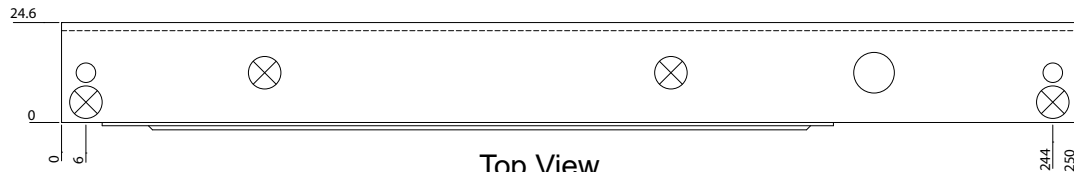

DOOR ENTRY ONLINE

SPECIALISTS IN ACCESS CONTROL SOLUTIONS

Mounting Template

Top View

Front View

Bottom View

Electromagnetic Lock

Top View

Front View

Armature Plate

Sex Bolt

Amature Screw

Date Draw :	12/5/2014	Scale :	NTS	Quantity :		Format A 4	Copyright DoorEntryOnline Ltd All Rights Reserved. 2018
Note :		Material :		Unit :	mm		
		Product Title :	Mini Magnet Item Layout			Rev. :	
		Drawing No. :				000	