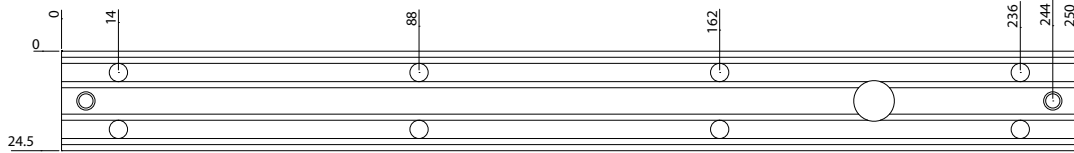

DOOR ENTRY ONLINE

SPECIALISTS IN ACCESS CONTROL SOLUTIONS

Mounting Template

Top View

Front View

Bottom View

Electromagnetic Lock

Top View

Front View

Armature Plate

Sex Bolt

Amature Screw

Date Draw :	12/5/2014	Scale :	NTS	Quantity :		Format A 4	Copyright DoorEntryOnline Ltd All Rights Reserved. 2018
Note :		Material :		Unit :	mm		
		Product Title :	Mini Magnet Item Layout			Rev. :	
		Drawing No. :				000	