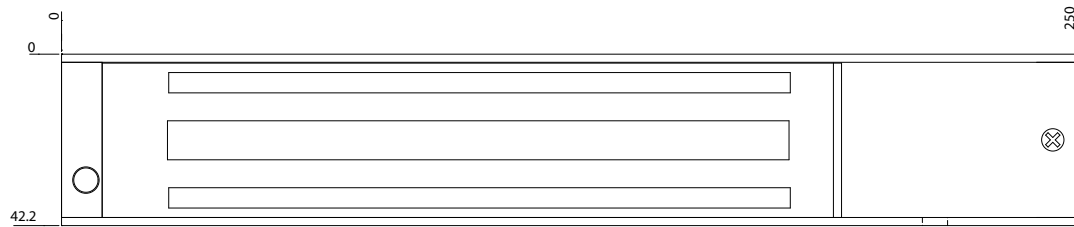

DOOR ENTRY ONLINE

SPECIALISTS IN ACCESS CONTROL SOLUTIONS

Mounting Template

Top View

Front View

Bottom View

Electromagnetic Lock

Top View

Front View

Armature Plate

Sex Bolt

Amature Screw

Date Draw :	12/5/2014	Scale :	NTS	Quantity :		Format A 4	Copyright DoorEntryOnline Ltd All Rights Reserved. 2018
Note :		Material :		Unit :	mm		
		Product Title :	Mini Magnet Item Layout			Rev. :	
		Drawing No. :				000	