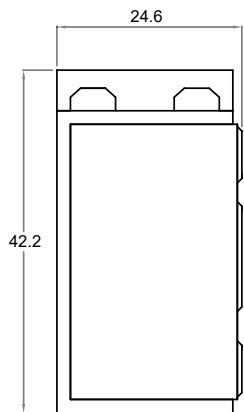

# DOOR ENTRY ONLINE

SPECIALISTS IN ACCESS CONTROL SOLUTIONS

Mounting Top Template

Date Draw :	12/5/2014	Scale :	<b>NTS</b>	Quantity :		Format	Copyright DoorEntryOnline Ltd All Rights Reserved. 2018
Note :		Material :		Unit :	mm	A 4	
		Product Title :	Mini Magnet Layout			Page :	
		Drawing No. :				Rev. : <b>000</b>	