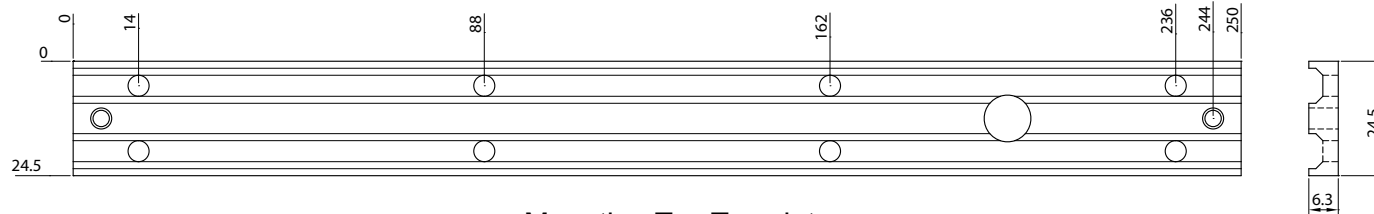

# DOOR ENTRY ONLINE

SPECIALISTS IN ACCESS CONTROL SOLUTIONS

Mounting Top Template

Date Draw :	12/5/2014	Scale :	<b>NTS</b>	Quantity :		Format	Copyright DoorEntryOnline Ltd All Rights Reserved. 2018
Note :		Material :		Unit :	mm	A 4	
		Product Title :	Mini Magnet Layout			Page :	
		Drawing No. :				Rev. : <b>000</b>	