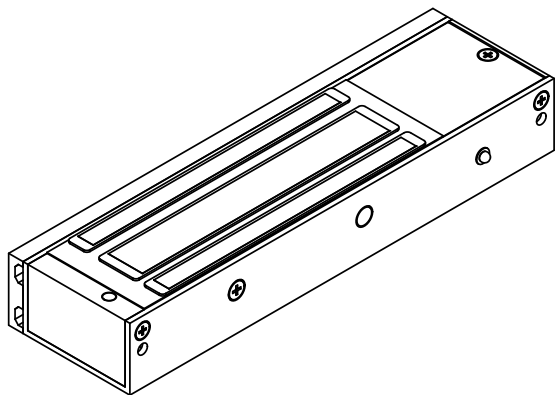

# DOOR ENTRY ONLINE

SPECIALISTS IN ACCESS CONTROL SOLUTIONS

Mounting Top Template

Date Draw :	12/5/2014	Scale :	<b>NTS</b>	Quantity :		Format	Copyright DoorEntryOnline Ltd All Rights Reserved. 2018
Note :		Material :		Unit :	mm	A 4	
		Product Title :	Mini Magnet Layout			Page :	
		Drawing No. :				Rev. : <b>000</b>	