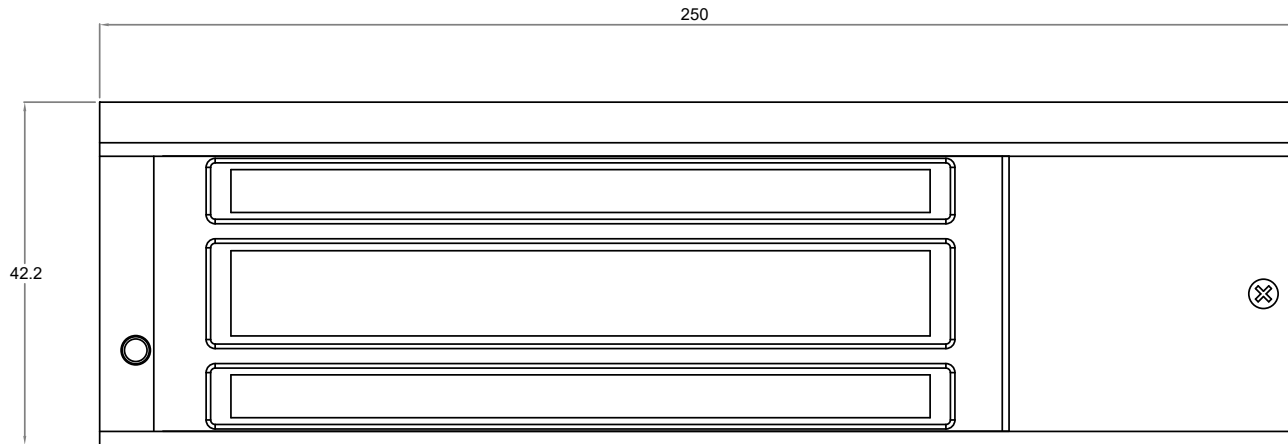

# DOOR ENTRY ONLINE

SPECIALISTS IN ACCESS CONTROL SOLUTIONS

Mounting Top Template

Date Draw :	12/5/2014	Scale :	<b>NTS</b>	Quantity :		Format	Copyright DoorEntryOnline Ltd All Rights Reserved. 2018
Note :		Material :		Unit :	mm	A 4	
		Product Title :	Mini Magnet Layout			Page :	
		Drawing No. :				Rev. : <b>000</b>	