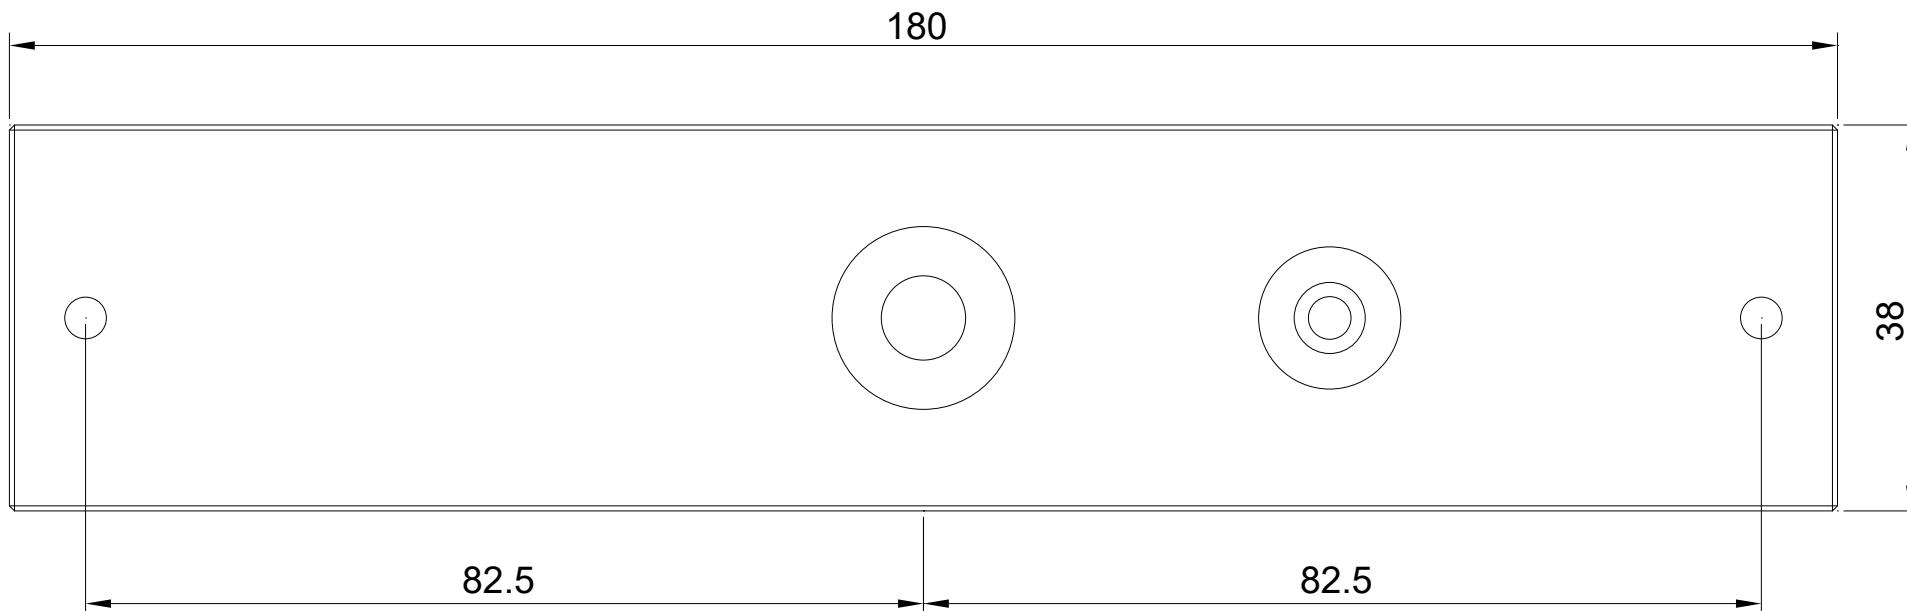

DOOR ENTRY ONLINE

SPECIALISTS IN ACCESS CONTROL SOLUTIONS

Date Draw :	12/5/2014	Scale :	NTS	Quantity :		Format	Copyright DoorEntryOnline Ltd All Rights Reserved. 2018
Note :		Material :		Unit :	mm	A 4	
		Product Title :	Mini Armature Layout			Page :	
		Drawing No. :				Rev. : 000	