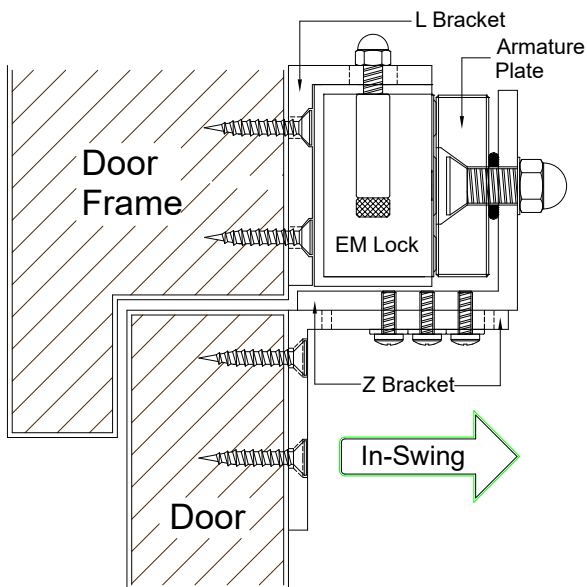

Z-800 Bracket (In - Swing Door Application)

Bracket Application

Specifications (Unit = mm)

Installation Method