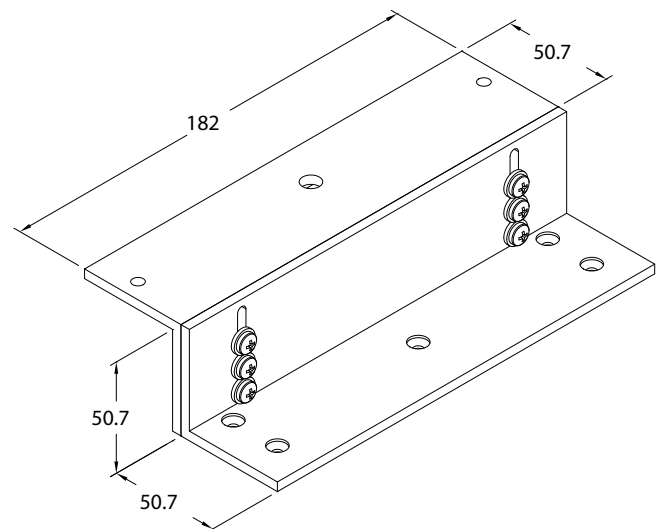

Z-800 Bracket (In - Swing Door Application)

Bracket Application

Specifications (Unit = mm)

Installation Method