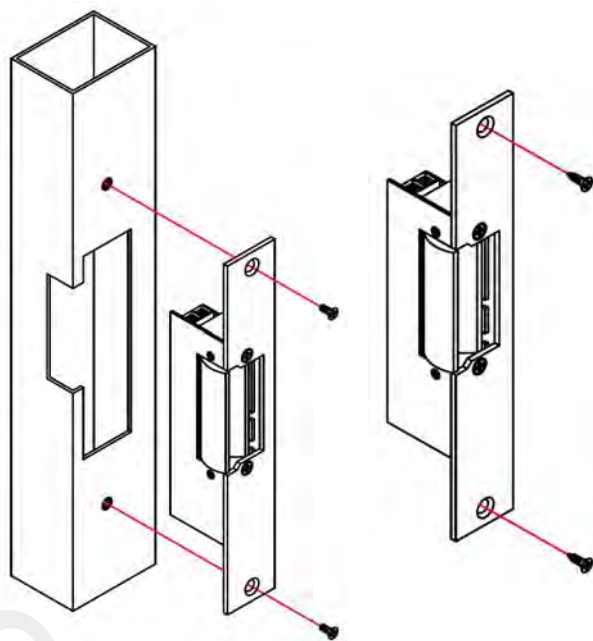

ELECTRIC STRIKES SI 160(F) INSTALLATION

Dimensions of Installation

Stainless Steel/ Aluminum Door Frame

Wooden Door Frame